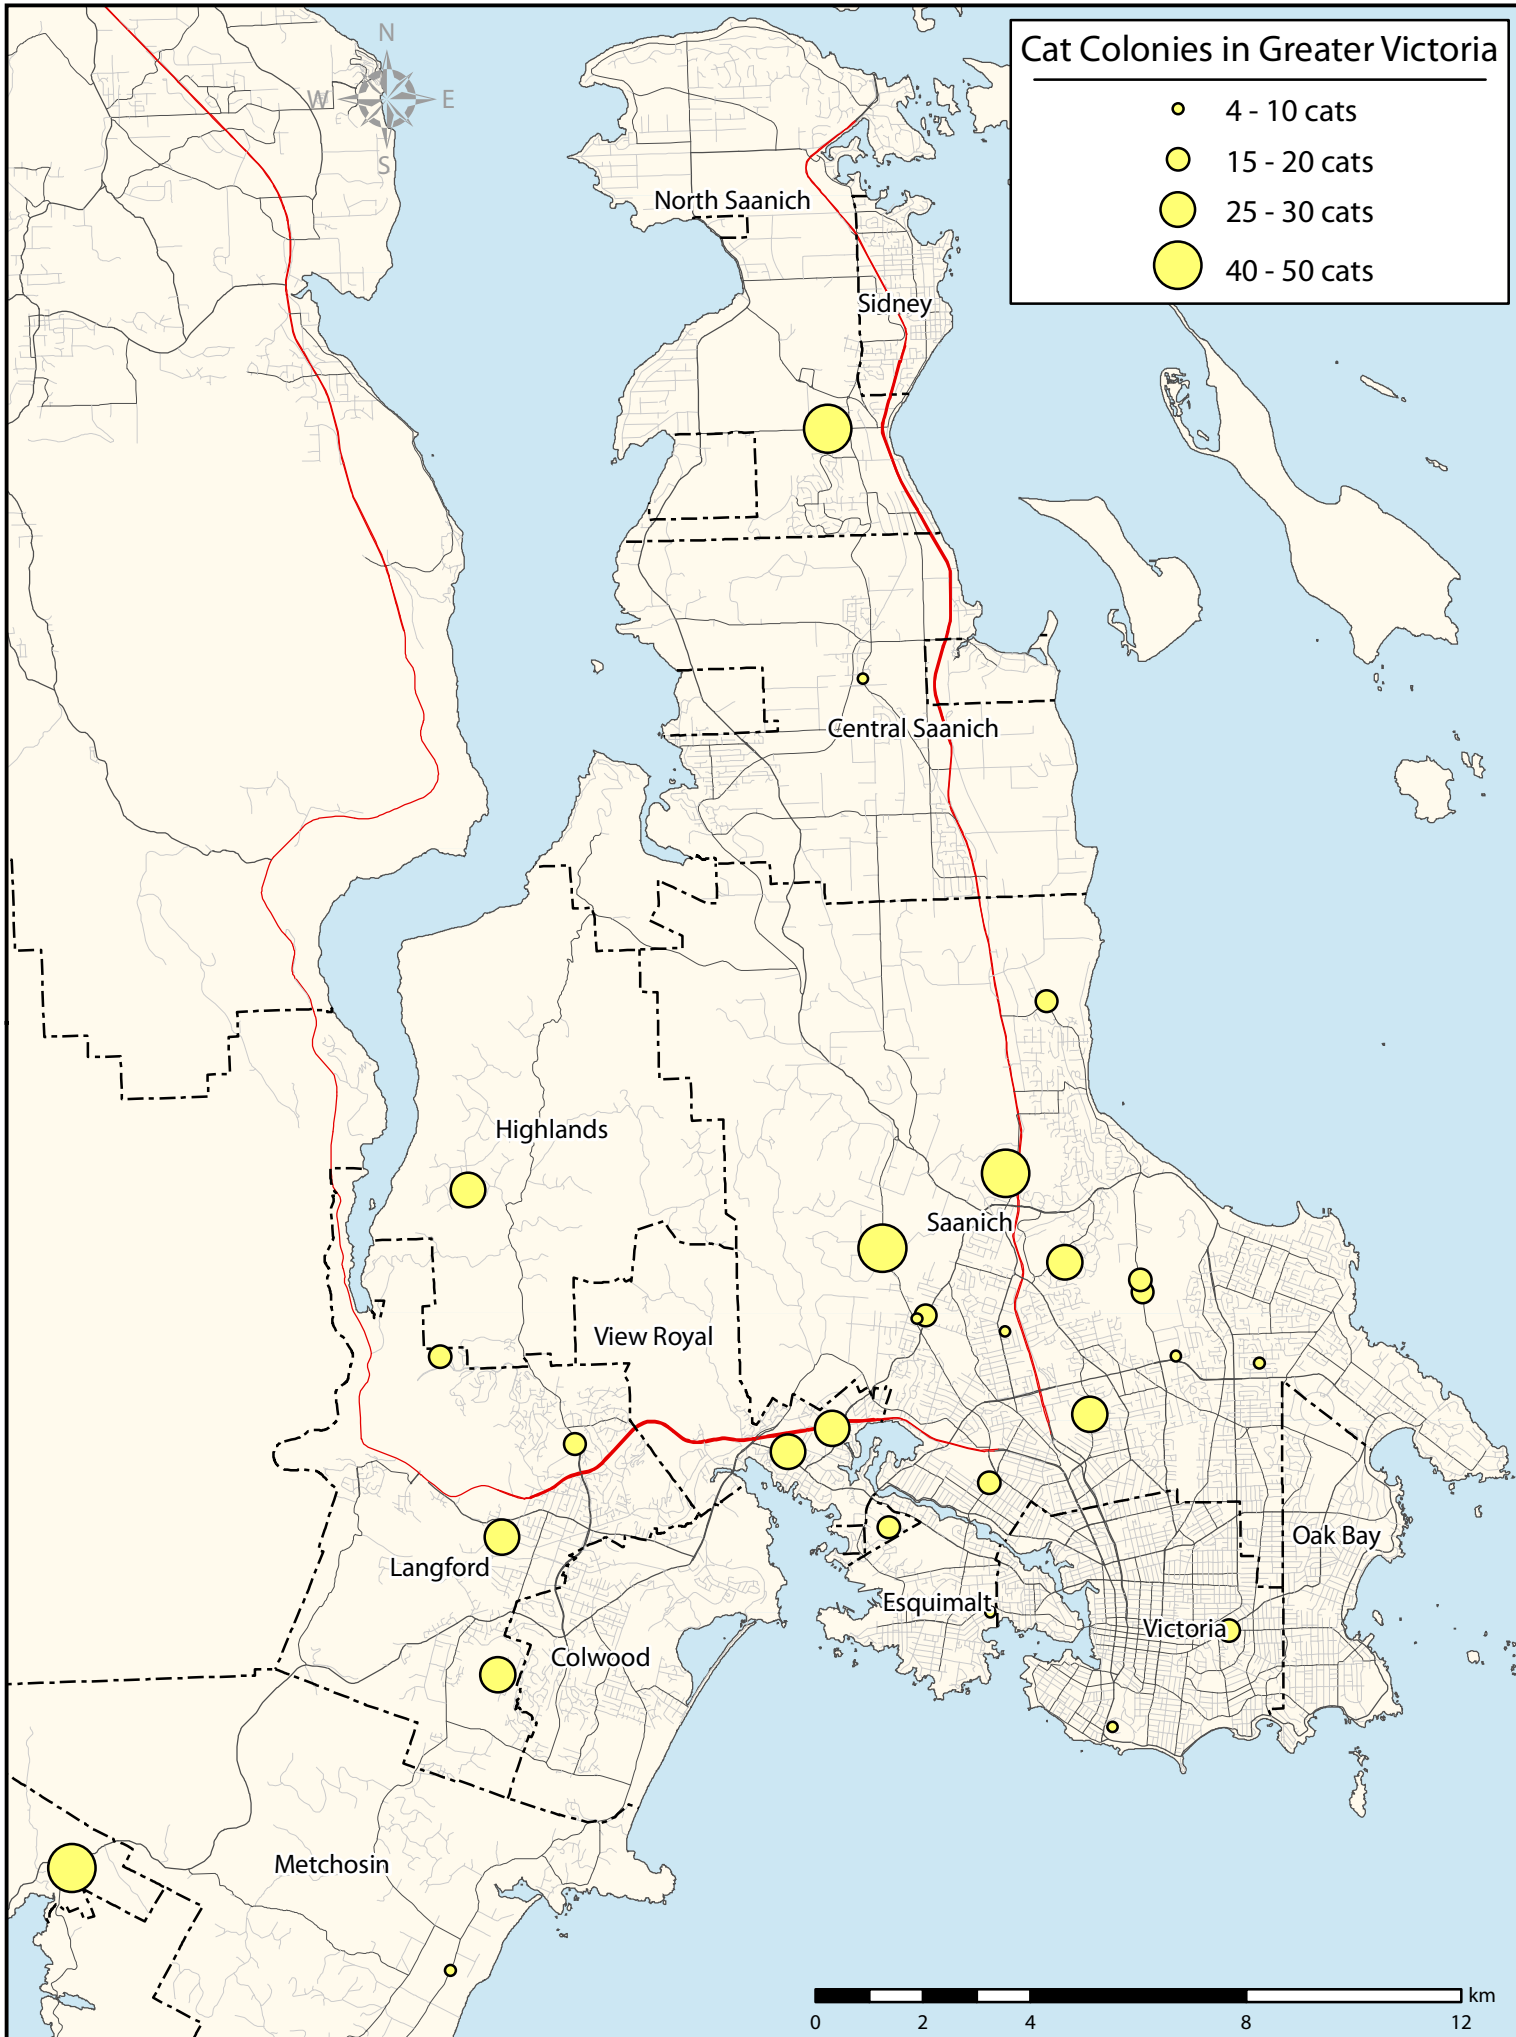

Cat Colonies in Greater Victoria

- 4 - 10 cats
- 15 - 20 cats
- 25 - 30 cats
- 40 - 50 cats

0 2 4 8 12 km